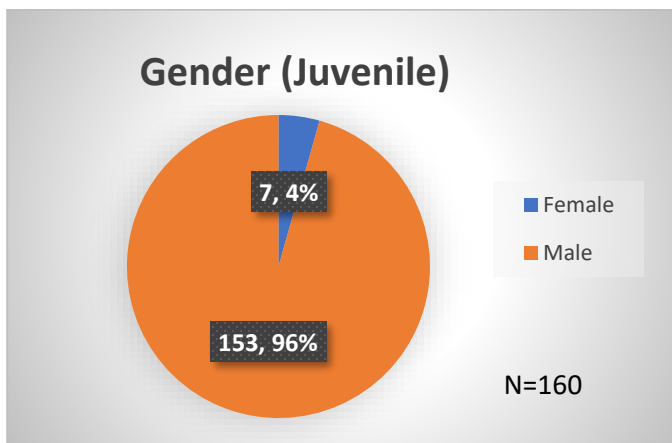

Daily Data Dashboard – March 25, 2024

Demographics for JTDC Population

Monday Morning Midnight Count

Total # of probation Involved youth¹: 1,318

¹ Probation Active: Any youth who is pending sentencing with an active social history, has been formally placed on probation or supervision with Cook County Juvenile Probation on the date of the report.

*Age, Gender and Race for Criminal Court population (N=1) is not represented in this report.

Daily Data Dashboard – March 25, 2024
Demographics for JTDC Population
Monday Morning Midnight Count