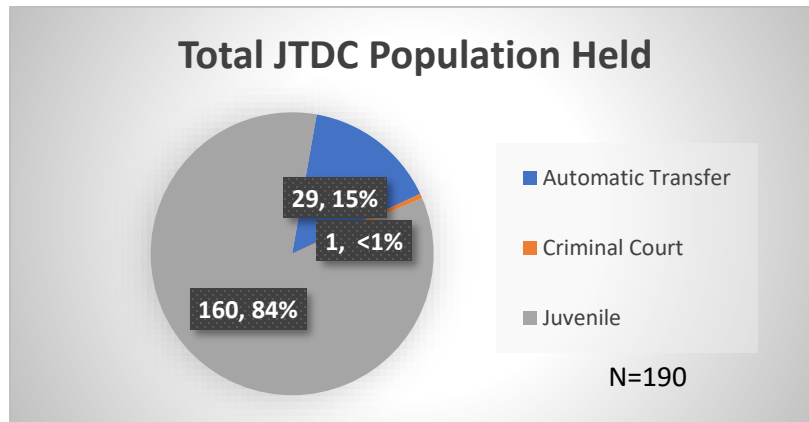

Daily Data Dashboard – March 25, 2024

Demographics for JTDC Population

Monday Morning Midnight Count

Total # of probation Involved youth¹: 1,318

¹ Probation Active: Any youth who is pending sentencing with an active social history, has been formally placed on probation or supervision with Cook County Juvenile Probation on the date of the report.

*Age, Gender and Race for Criminal Court population (N=1) is not represented in this report.

Daily Data Dashboard – March 25, 2024
Demographics for JTDC Population
Monday Morning Midnight Count