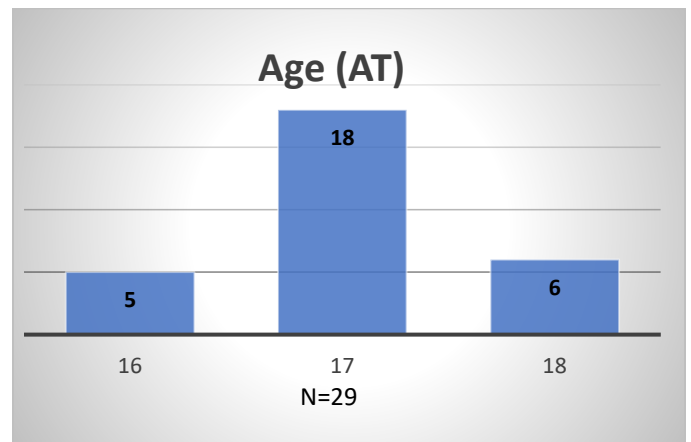

Daily Data Dashboard – March 25, 2024

Demographics for JTDC Population

Monday Morning Midnight Count

Total # of probation Involved youth¹: 1,318

¹ Probation Active: Any youth who is pending sentencing with an active social history, has been formally placed on probation or supervision with Cook County Juvenile Probation on the date of the report.

*Age, Gender and Race for Criminal Court population (N=1) is not represented in this report.

Daily Data Dashboard – March 25, 2024
Demographics for JTDC Population
Monday Morning Midnight Count