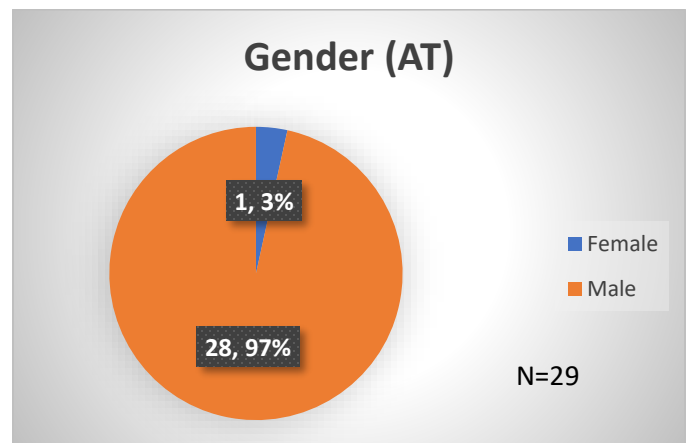

Daily Data Dashboard – March 25, 2024

Demographics for JTDC Population

Monday Morning Midnight Count

Total # of probation Involved youth¹: 1,318

¹ Probation Active: Any youth who is pending sentencing with an active social history, has been formally placed on probation or supervision with Cook County Juvenile Probation on the date of the report.

*Age, Gender and Race for Criminal Court population (N=1) is not represented in this report.

Daily Data Dashboard – March 25, 2024
Demographics for JTDC Population
Monday Morning Midnight Count