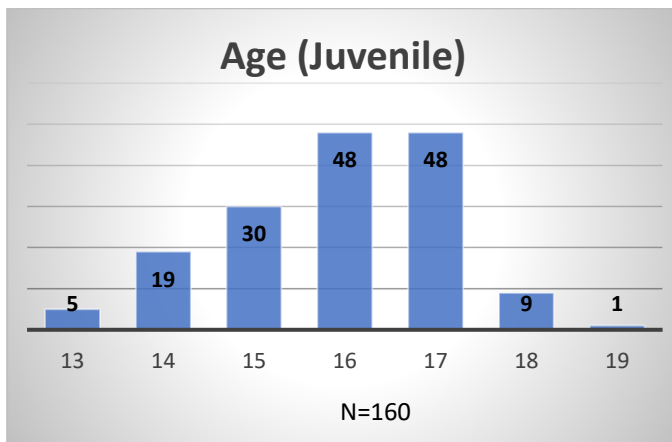

Daily Data Dashboard – March 25, 2024

Demographics for JTDC Population

Monday Morning Midnight Count

Total # of probation Involved youth¹: 1,318

¹ Probation Active: Any youth who is pending sentencing with an active social history, has been formally placed on probation or supervision with Cook County Juvenile Probation on the date of the report.

*Age, Gender and Race for Criminal Court population (N=1) is not represented in this report.

Daily Data Dashboard – March 25, 2024
Demographics for JTDC Population
Monday Morning Midnight Count